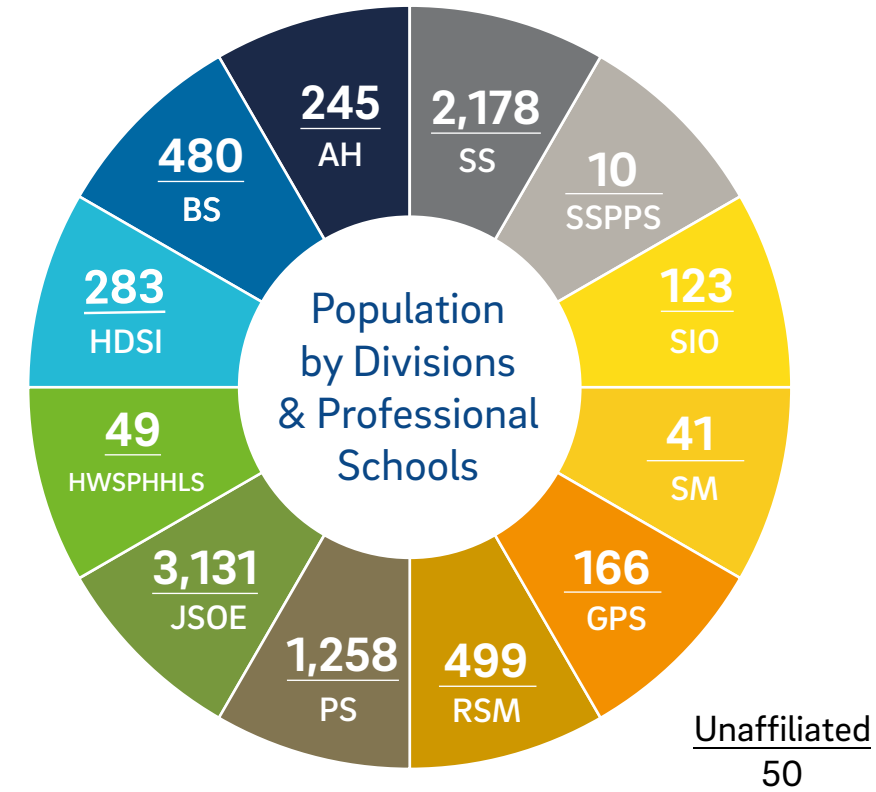

4,554 UNDERGRADUATE STUDENTS

TOP 5 MAJORS

POPULATION BY COLLEGE

3,959 GRADUATE STUDENTS

TOP 5 ACADEMIC DEPARTMENTS

8,530

TOTAL INTERNATIONAL STUDENTS

includes 17 certificate students at the Global Leadership Institute

1,560

WORKING AFTER GRADUATION on OPT, STEM OPT or Academic Training

10,090 total of international students served

41,453 TOTAL UCSD STUDENTS
Excludes Extension

- Arts and Humanities (AH)
- Biological Sciences (BS)
- Halıcıoğlu Data Science Institute (HDSI)
- Herbert Wertheim School of Public Health and Human Longevity Science (HWSPHLS)
- Jacobs School of Engineering (JSOE)
- Physical Sciences (PS)
- Rady School of Management (RSM)
- School of Global Policy and Strategy (GPS)
- School of Medicine (SM)
- Scripps Institution of Oceanography (SIO)
- Skaggs School of Pharmacy and Pharmaceutical Sciences (SSPPS)
- Social Sciences (SS)

TOP 10 PLACES OF ORIGIN

*Based on country of citizenship listed on passport.