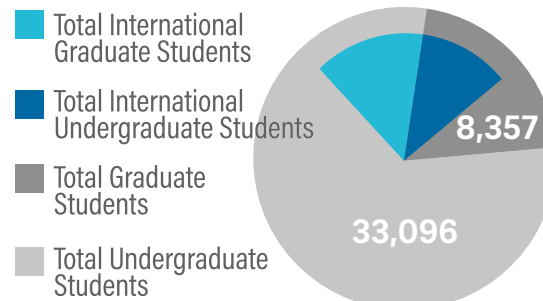

8,530

TOTAL INTERNATIONAL STUDENTS

includes 17 certificate students at the Global Leadership Institute

1,560

WORKING AFTER GRADUATION on OPT, STEM OPT or Academic Training

10,090 total of international students served

41,453 TOTAL UCSD STUDENTS
Excludes Extension