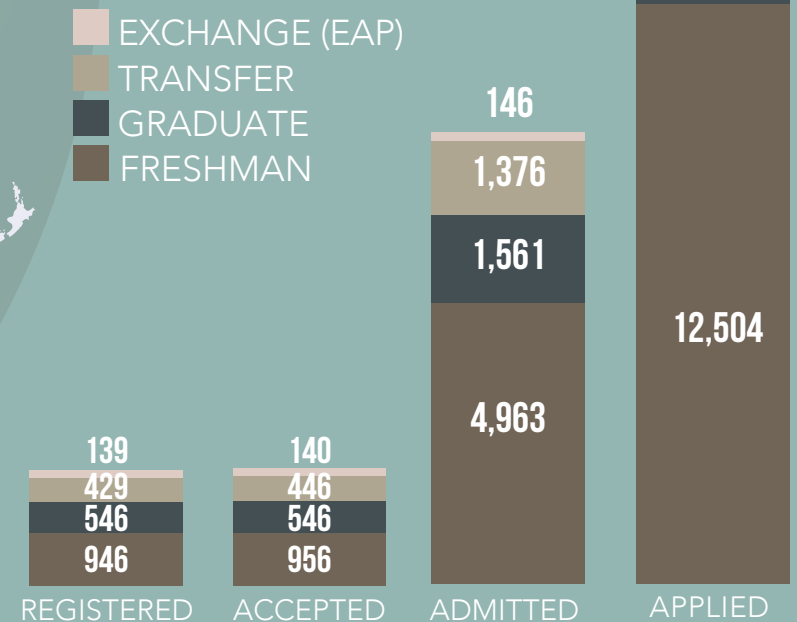

31,052
TOTAL STUDENTS

Data Source: Data Warehouse

International Student POPULATION BY COLLEGES

Data Source: Data Warehouse

Admission Statistics FALL 2014

Data Source: Data Warehouse

NOTE: GRAPHICAL REPRESENTATION OF THIS BAR IS NOT DEPICTED PROPORTIONALLY TO THE REST OF THE GRAPH.