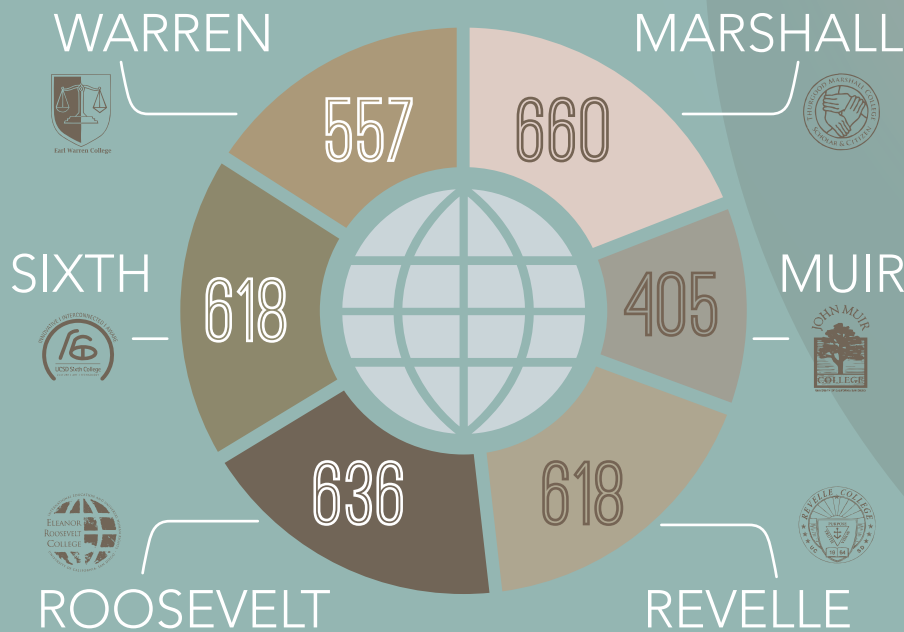

UC San Diego

INTERNATIONAL UNDERGRADUATES

3,494
TOTAL

INTERNATIONAL GRADUATES

1,684
TOTAL

TOP 5 MAJORS UNDERGRADUATE LEVEL

1. 1 Economics
2. 2 Management Science
3. 3 Computer Science
4. 4 Electrical Engineering
5. 5 Applied Math

24,810
TOTAL UNDERGRADUATE STUDENTS

5,178
TOTAL INTERNATIONALS
(17% OF CAMPUS POPULATION)

4,336
TOTAL GRADUATE STUDENTS
SCHOOL OF MEDICINE AND PHARMACY NOT INCLUDED

TOP 5 MAJORS GRADUATE LEVEL

1. 1 Computer Science
2. 2 Material Science & Engineering
3. 3 Int'l Relations & Pacific Studies
4. 4 Electrical Engineering
5. 5 Mechanical Engineering

31,052
TOTAL STUDENTS

Data Source: Data Warehouse

International Student POPULATION BY COLLEGES

Data Source: Data Warehouse