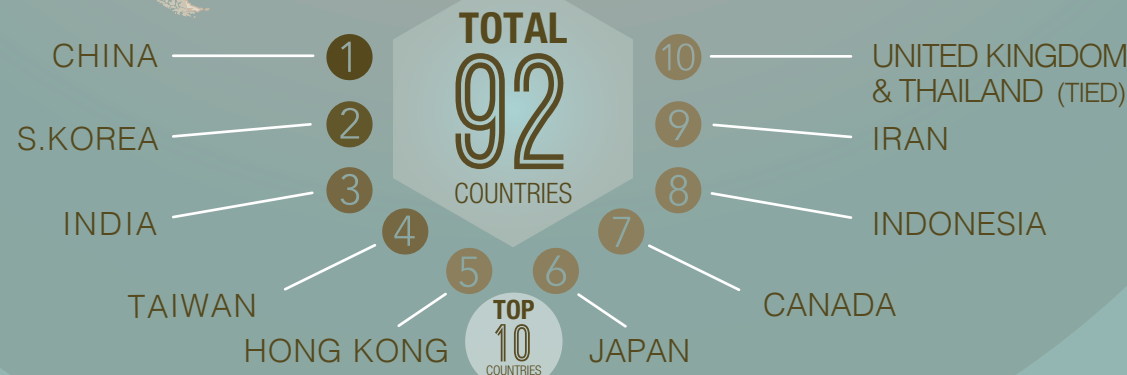

UC San Diego

INTERNATIONAL UNDERGRADUATES

3,494
TOTAL

INTERNATIONAL GRADUATES

1,684
TOTAL

TOP 5 MAJORS UNDERGRADUATE LEVEL

1. 1 Economics
2. 2 Management Science
3. 3 Computer Science
4. 4 Electrical Engineering
5. 5 Applied Math

24,810
TOTAL UNDERGRADUATE STUDENTS

5,178
TOTAL INTERNATIONALS
(17% OF CAMPUS POPULATION)

4,336
TOTAL GRADUATE STUDENTS
SCHOOL OF MEDICINE AND PHARMACY NOT INCLUDED

TOP 5 MAJORS GRADUATE LEVEL

1. 1 Computer Science
2. 2 Material Science & Engineering
3. 3 Int'l Relations & Pacific Studies
4. 4 Electrical Engineering
5. 5 Mechanical Engineering

31,052
TOTAL STUDENTS

Data Source: Data Warehouse

International Student POPULATION BY COLLEGES

Data Source: Data Warehouse