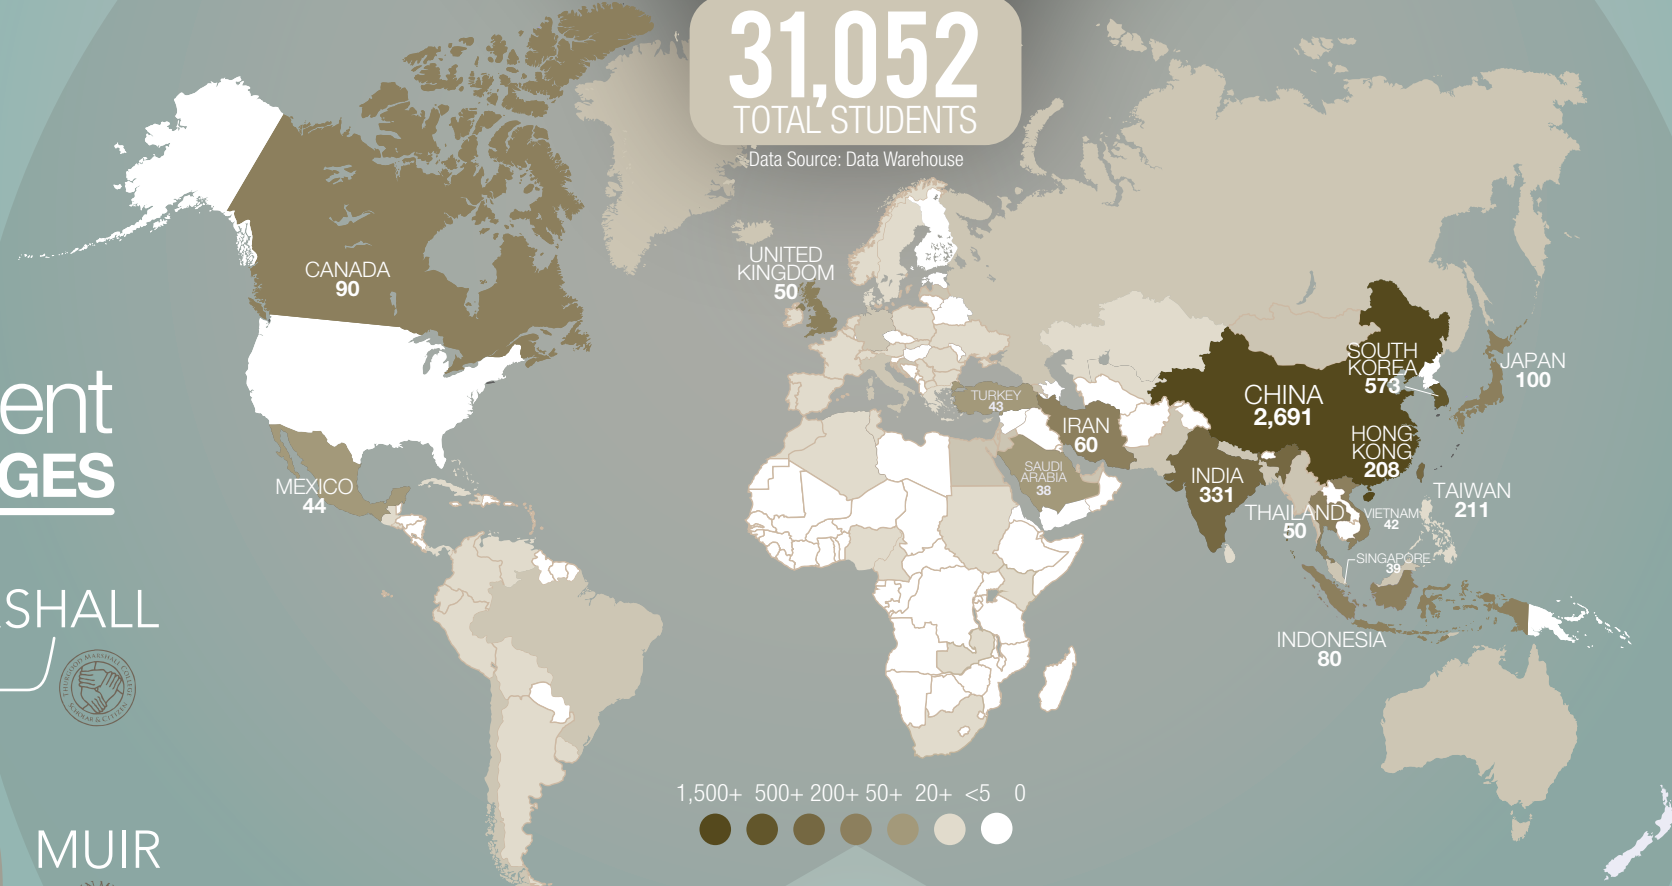

UC San Diego

INTERNATIONAL UNDERGRADUATES

3,494
TOTAL

INTERNATIONAL GRADUATES

1,684
TOTAL

TOP 5 MAJORS UNDERGRADUATE LEVEL

1. 1 Economics
2. 2 Management Science
3. 3 Computer Science
4. 4 Electrical Engineering
5. 5 Applied Math

24,810
TOTAL UNDERGRADUATE STUDENTS

5,178
TOTAL INTERNATIONALS
(17% OF CAMPUS POPULATION)

4,336
TOTAL GRADUATE STUDENTS
SCHOOL OF MEDICINE AND PHARMACY NOT INCLUDED

TOP 5 MAJORS GRADUATE LEVEL

1. 1 Computer Science
2. 2 Material Science & Engineering
3. 3 Int'l Relations & Pacific Studies
4. 4 Electrical Engineering
5. 5 Mechanical Engineering

31,052
TOTAL STUDENTS

Data Source: Data Warehouse

International Student POPULATION BY COLLEGES

Data Source: Data Warehouse