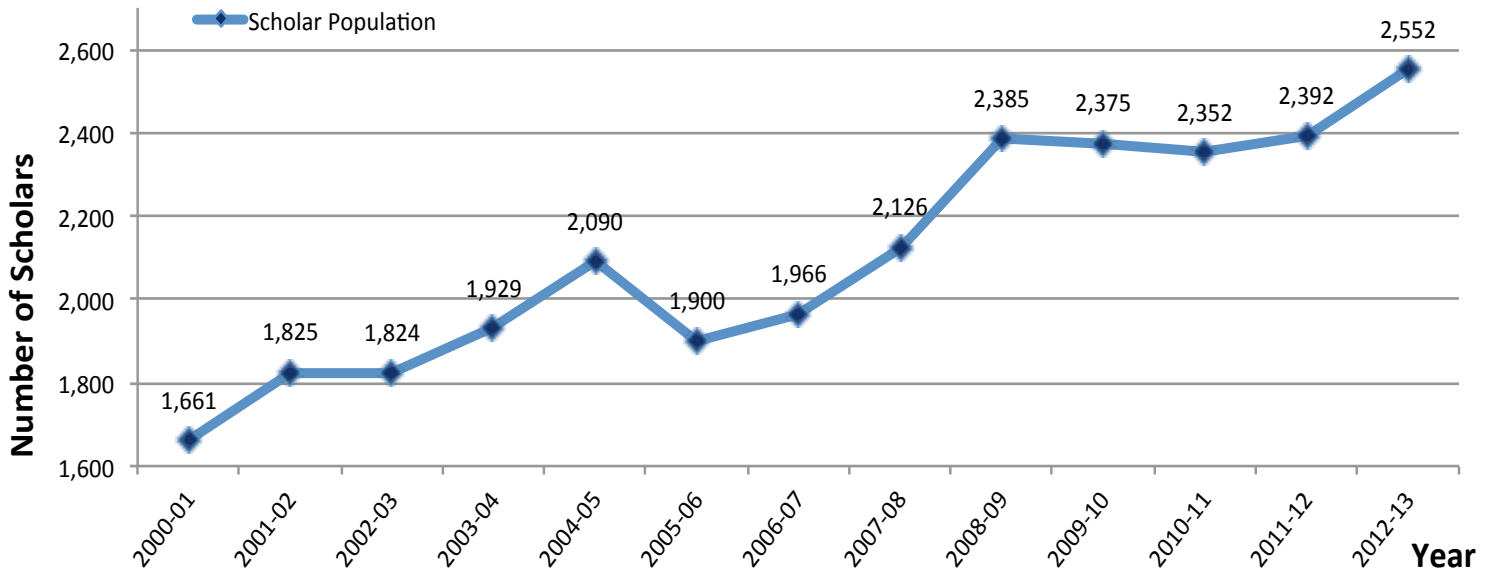

International Scholar Population Served by IFSO

Top Institutions with International Scholars

1	Harvard University	4,637
2	Stanford University	3,258
3	University of California, Berkeley	3,058
4	Columbia University	2,868
5	University of Michigan, Ann Arbor	2,776
6	University of California, Los Angeles	2,628
7	University of California, San Diego	2,552
8	Yale University	2,395
9	Massachusetts Institute of Technology	2,248
10	University of California, Davis	2,232

Top Five Places of Origin Sending Scholars to UC San Diego